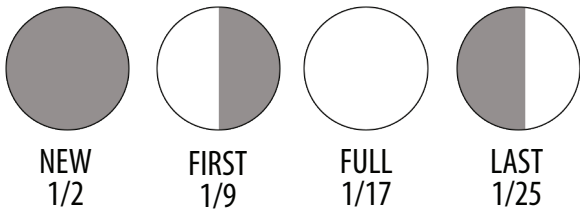

January Moon Phases

January Highlights

> **Featured Starline** - Our January through March featured starline returns us to Kekāomakali'i, The Bailer of Makali'i. Makali'i is the asterism, Pleiades, in Greek mythology it means the Seven Divine Sisters of Pleione. This starline depicts an image of a bailer to scoop out water filling the bottom of a canoe. We trace the outline of the bailer beginning with the star Capella, Hōkūlei (Wreath of Stars), in the constellation Auriga, the Goat Herder. Hōkūlei, is an excellent marker on our star compass as it rises northeast and sets northwest.

'IMILOA

Sharing Hawai'i's Legacy of Exploration

Star Name Credit: Polynesian Voyaging Society Archives