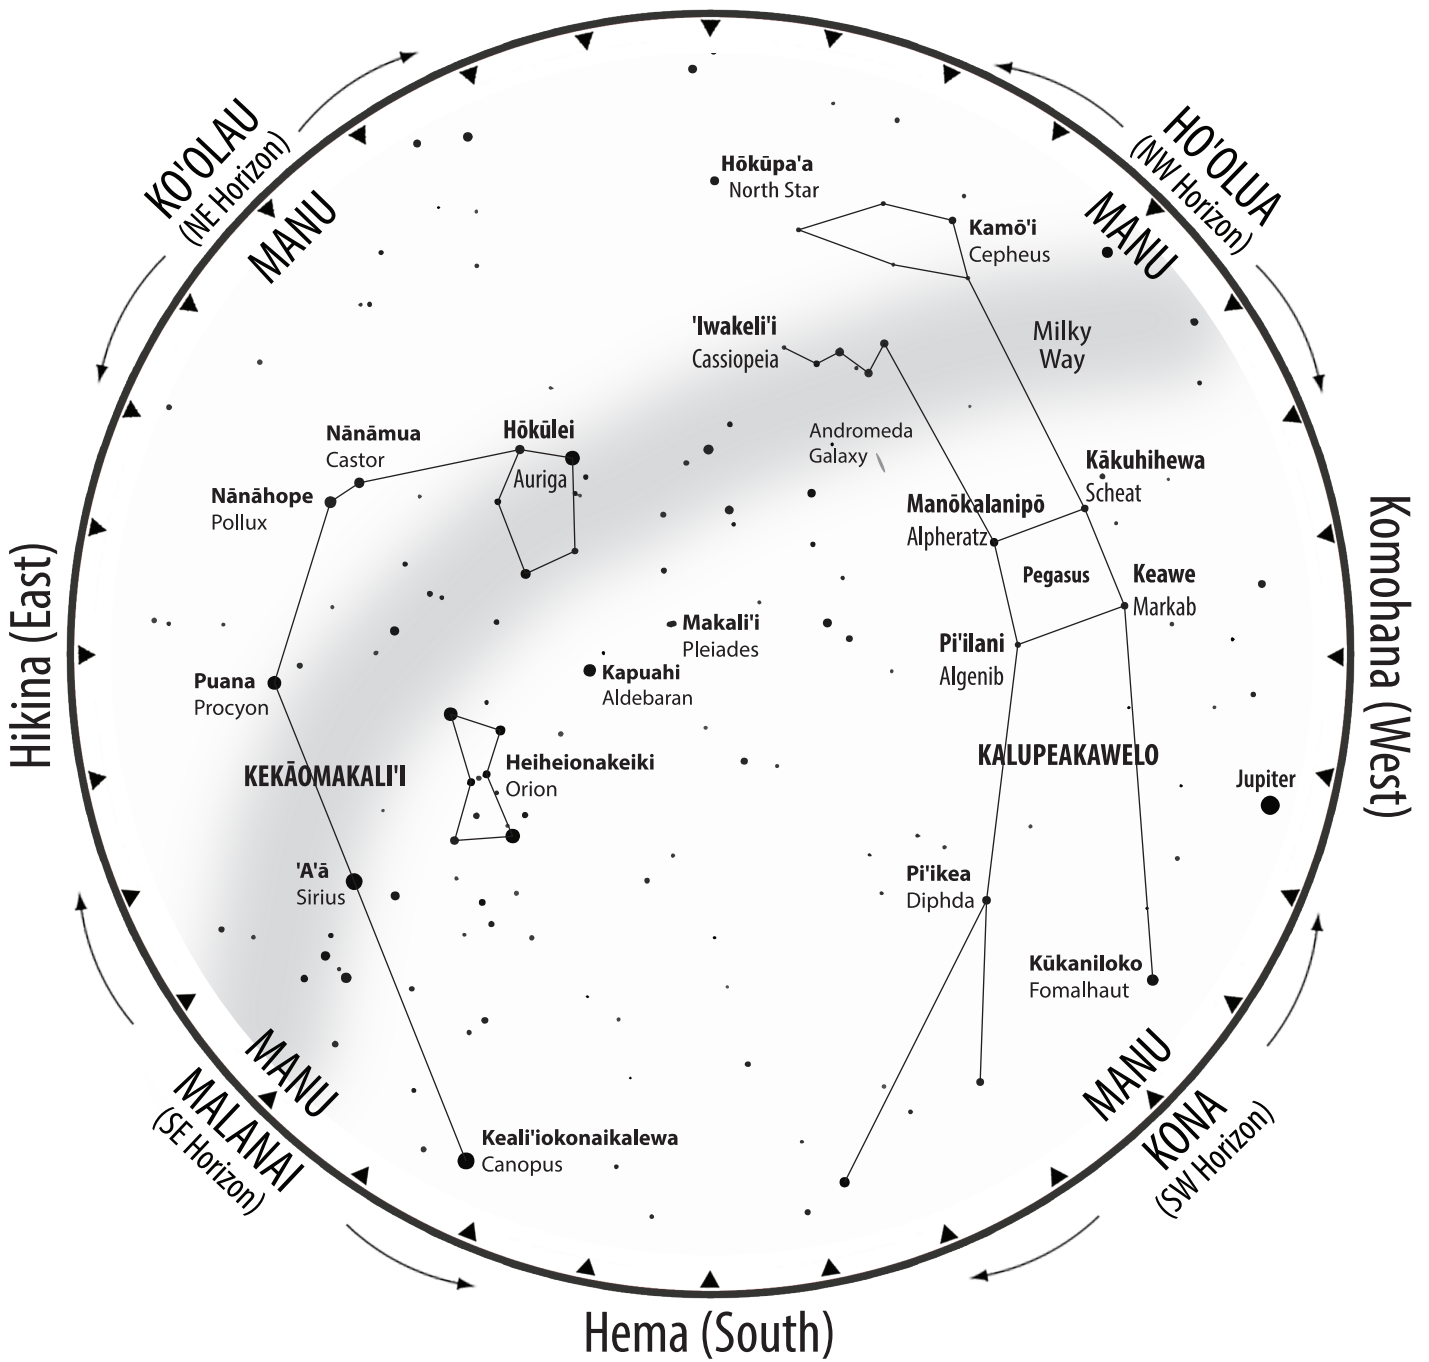

# Ianuali | January Skies at 8pm

'Ākau (North)

This star chart incorporates the Hawaiian Star Compass and is oriented for an observer looking up and facing South. In this orientation, the Hikina (East) horizon is on the left and the Komohana (West) horizon is on the right.

**This chart reflects the night sky over Hawai'i at 8pm.**

## January Moon Phases

## January Highlights

> **Featured Starline** - Our January through March featured starline returns us to Kekāomakali'i, The Bailer of Makali'i. Makali'i is the asterism, Pleiades, in Greek mythology it means the Seven Divine Sisters of Pleione. This starline depicts an image of a bailer to scoop out water filling the bottom of a canoe. We trace the outline of the bailer beginning with the star Capella, Hōkūlei (Wreath of Stars), in the constellation Auriga, the Goat Herder. Hōkūlei, is an excellent marker on our star compass as it rises northeast and sets northwest.